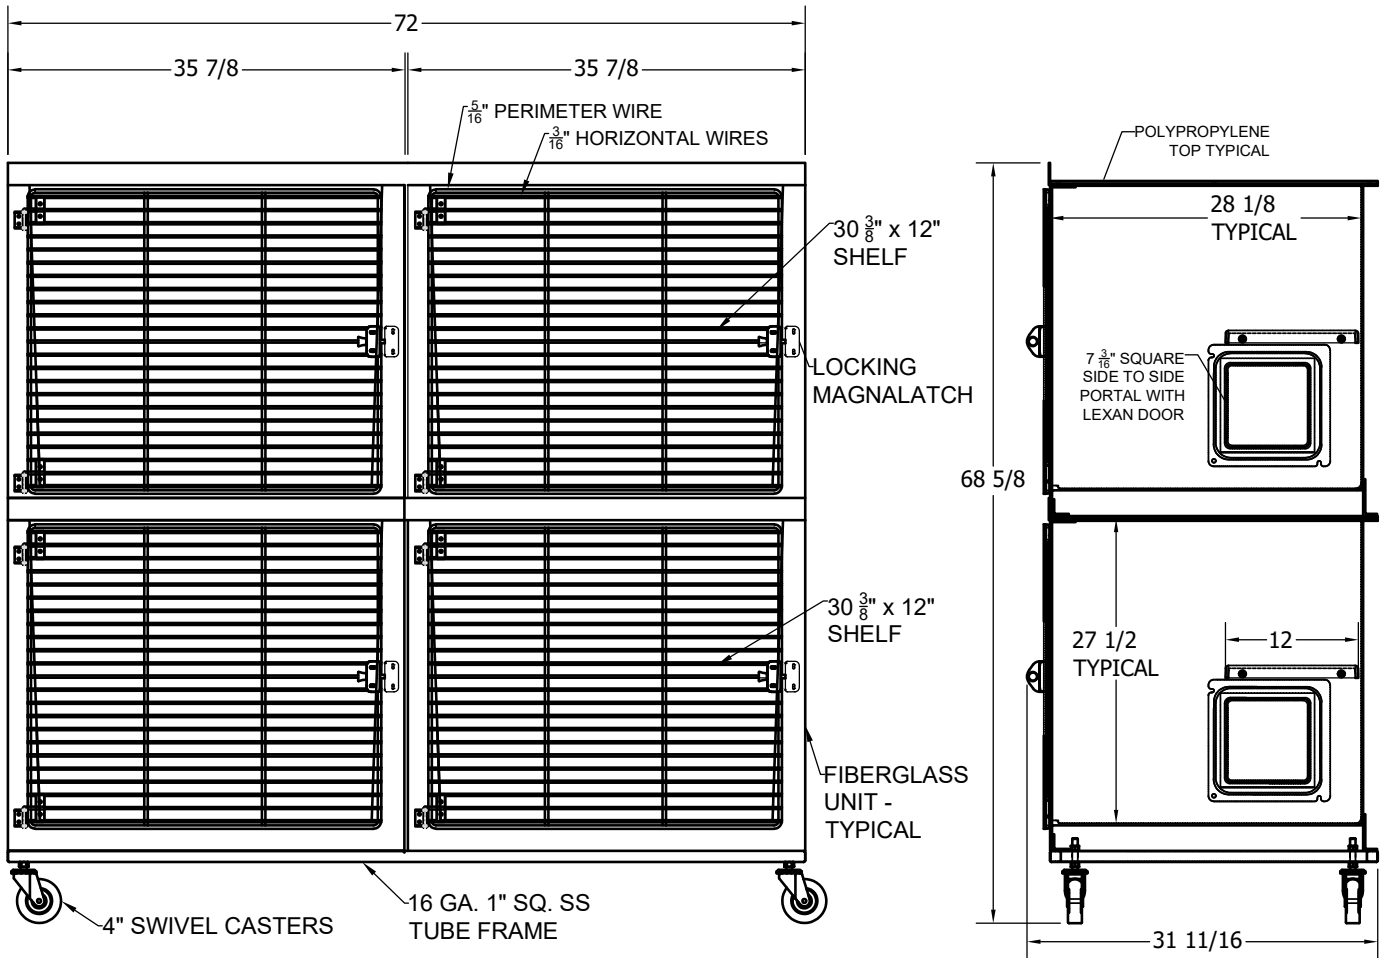

SPECIFICATIONS CAT SUITES (FIBERGLASS)

377# SHIPPING WEIGHT

Fiberglass Cat Suite - Large

#6941

NOTE:
All dimensions
are ± 1/8"