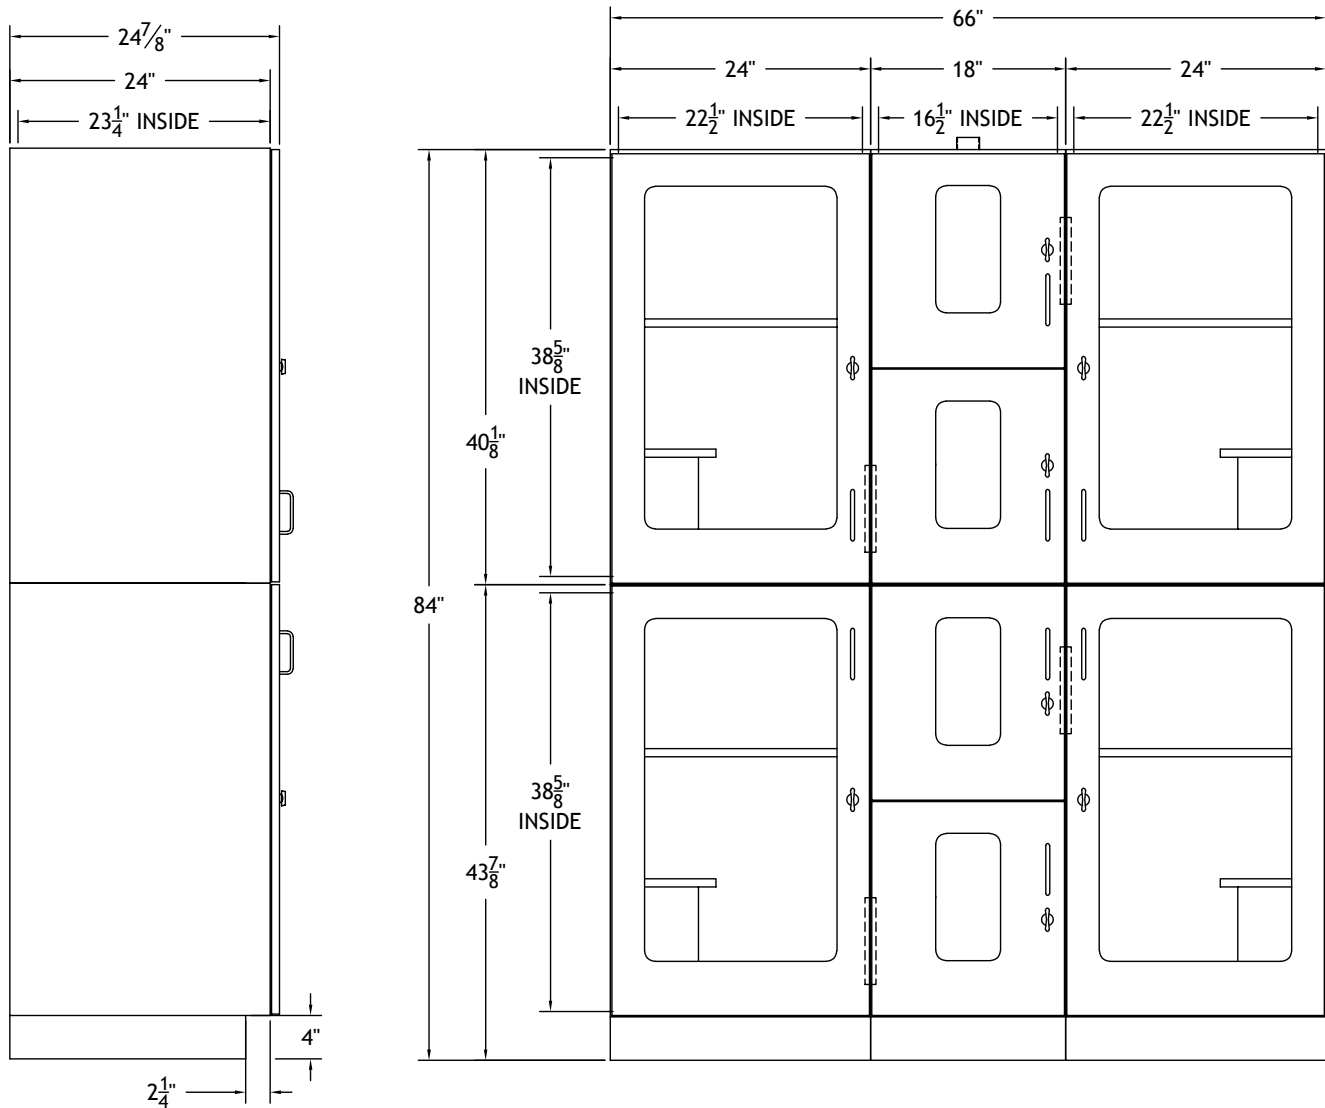

SPECIFICATIONS

RAINTREE CAT CONDOS

GLASS DOOR

Shipping Weight: 1,132 lb

LITTER UNIT INTERIORS ARE 19.25" DEEP

NOTE:
All dimensions
are $\pm 1/8$ "