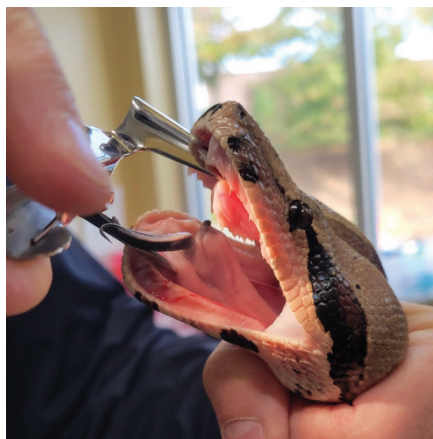

The MDS-VET™ **BI-VALVE NASAL SPECULUM** is a lighted, spring-loaded speculum for the examination of oral, aural and any other orifice in exotic species. This item includes a "C" battery power handle, extra bulb, carrying case and batteries, and arrives ready to use in your practice. Pair the Bi-Valve Nasal Speculum with Item # 48012 Semi-Flexible Micro-Endoscope for assisting in small mammal intubation procedures.

Item	Product Description	UOM
48446	Bi-Valve Nasal Speculum	Each
48012	Semi-Flexible Micro-Endoscope, 1.9 mm x 6"	Each

**A NASAL SPECULUM
DESIGNED FOR EXOTICS!**