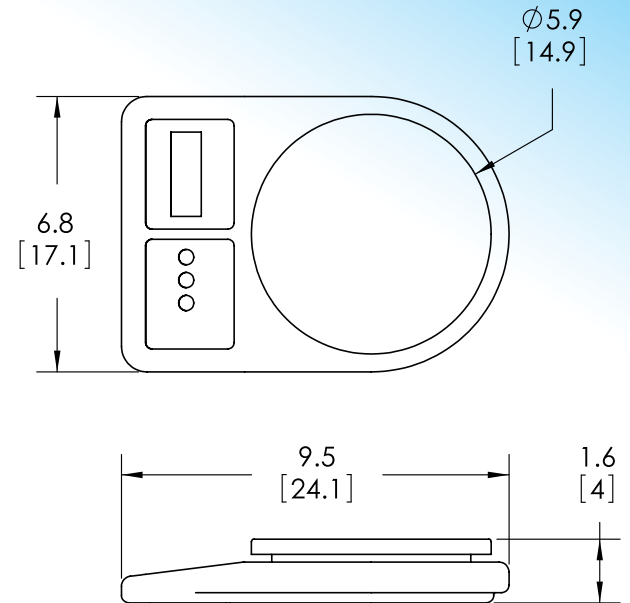

### SYSTEM SPECIFICATIONS

<b>MAX WEIGHT</b>	<b>SR300:</b> 2000g / 70 oz <b>SR320:</b> 5000g / 175 oz <b>SR310:</b> 200g / 7 oz <b>SR325:</b> 500g / 17 oz
<b>DISPLAY RESOLUTION</b>	<b>SR300:</b> 1g / 0.1oz <b>SR320:</b> 1g / 0.1oz <b>SR310:</b> 0.1g / 0.01oz <b>SR325:</b> 0.1g / 0.01oz
<b>DISPLAY UNITS</b>	Grams / Ounces
<b>POWER</b>	4 "AA" alkaline batteries
<b>AUTO POWER DOWN (APD)</b>	Approximately 120 seconds to conserve battery life. A low battery indication will appear when it's time to replace the batteries.
<b>WEIGHT</b>	2 Lb (1 Kg)
<b>WARRANTY</b>	2 years

### ACCESSORIES AND OPTIONS

DESCRIPTION	PART NUMBER
<b>2000g SCALE</b>	SR300
<b>200g SCALE</b>	SR310
<b>5000g SCALE</b>	SR320
<b>500g SCALE</b>	SR325
<b>PLASTIC BOWL</b>	TH200B
<b>AC ADAPTER</b>	FRADATH004

### DIMENSIONS in [cm]