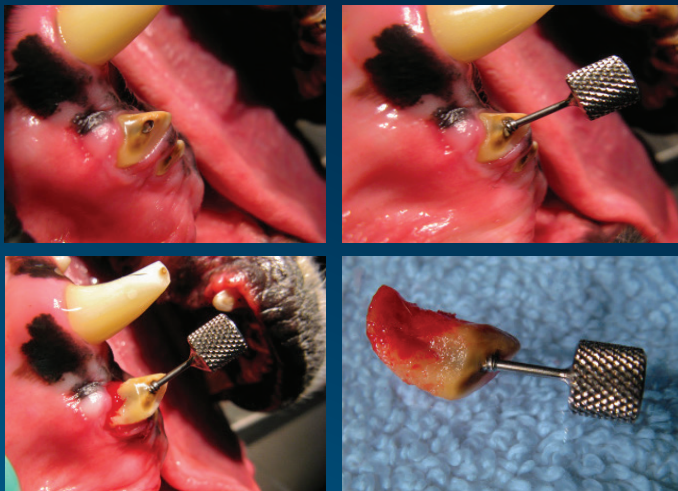

## Titanium Root Tip Remover

The **EXTRACTEZE™ ROOT TIP REMOVER (RTR)** is a finger tip grip instrument used to extract broken, severely worn or decayed root tips from patients. It allows the practitioner to quickly secure and remove the root tip from the tooth socket while minimizing damage to the surrounding tissue.

### FEATURES:

- Sold individually or in sets of 2, 3 or 5
- Does NOT attach to high or low speed handpieces
- Working end has a sharp surgical screw tip, with each thread designed to be an anchoring, cutting edge which secures into the root's dentin once seated
- Surgical cutting edges are designed to allow the RTR to "self-seat" into the root canal walls
- Designed to find and access the root canal within the limited space and visibility of the patient's mouth
- Cutting edge angle of RTR easily anchors into a larger root tip canal, providing leverage to sever the periodontal ligament in most cases
- Due to the various degrees of ligament attachment to the root, luxation may be needed. Inserting the RTR prior to luxation is recommended