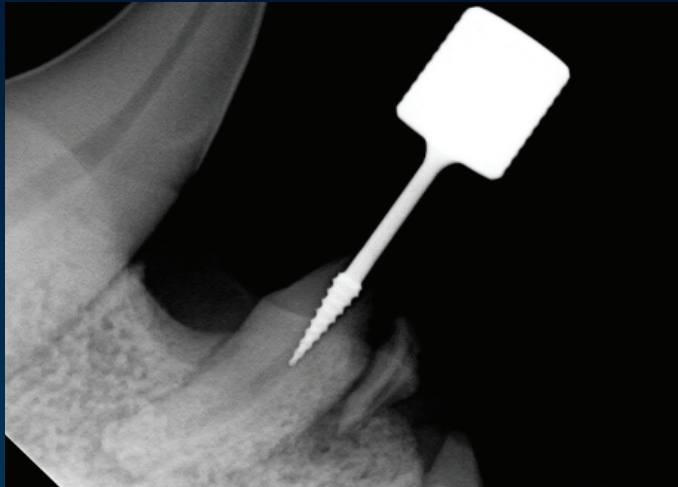

## Titanium Root Tip Remover

The **EXTRACTEZE™ ROOT TIP REMOVER (RTR)** is a finger tip grip instrument used to extract broken, severely worn or decayed root tips from patients. It allows the practitioner to quickly secure and remove the root tip from the tooth socket while minimizing damage to the surrounding tissue.

### FEATURES:

- Sold individually or in sets of 2, 3 or 5
- Does NOT attach to high or low speed handpieces
- Working end has a sharp surgical screw tip, with each thread designed to be an anchoring, cutting edge which secures into the root's dentin once seated
- Surgical cutting edges are designed to allow the RTR to "self-seat" into the root canal walls
- Designed to find and access the root canal within the limited space and visibility of the patient's mouth
- Cutting edge angle of RTR easily anchors into a larger root tip canal, providing leverage to sever the periodontal ligament in most cases
- Due to the various degrees of ligament attachment to the root, luxation may be needed. Inserting the RTR prior to luxation is recommended