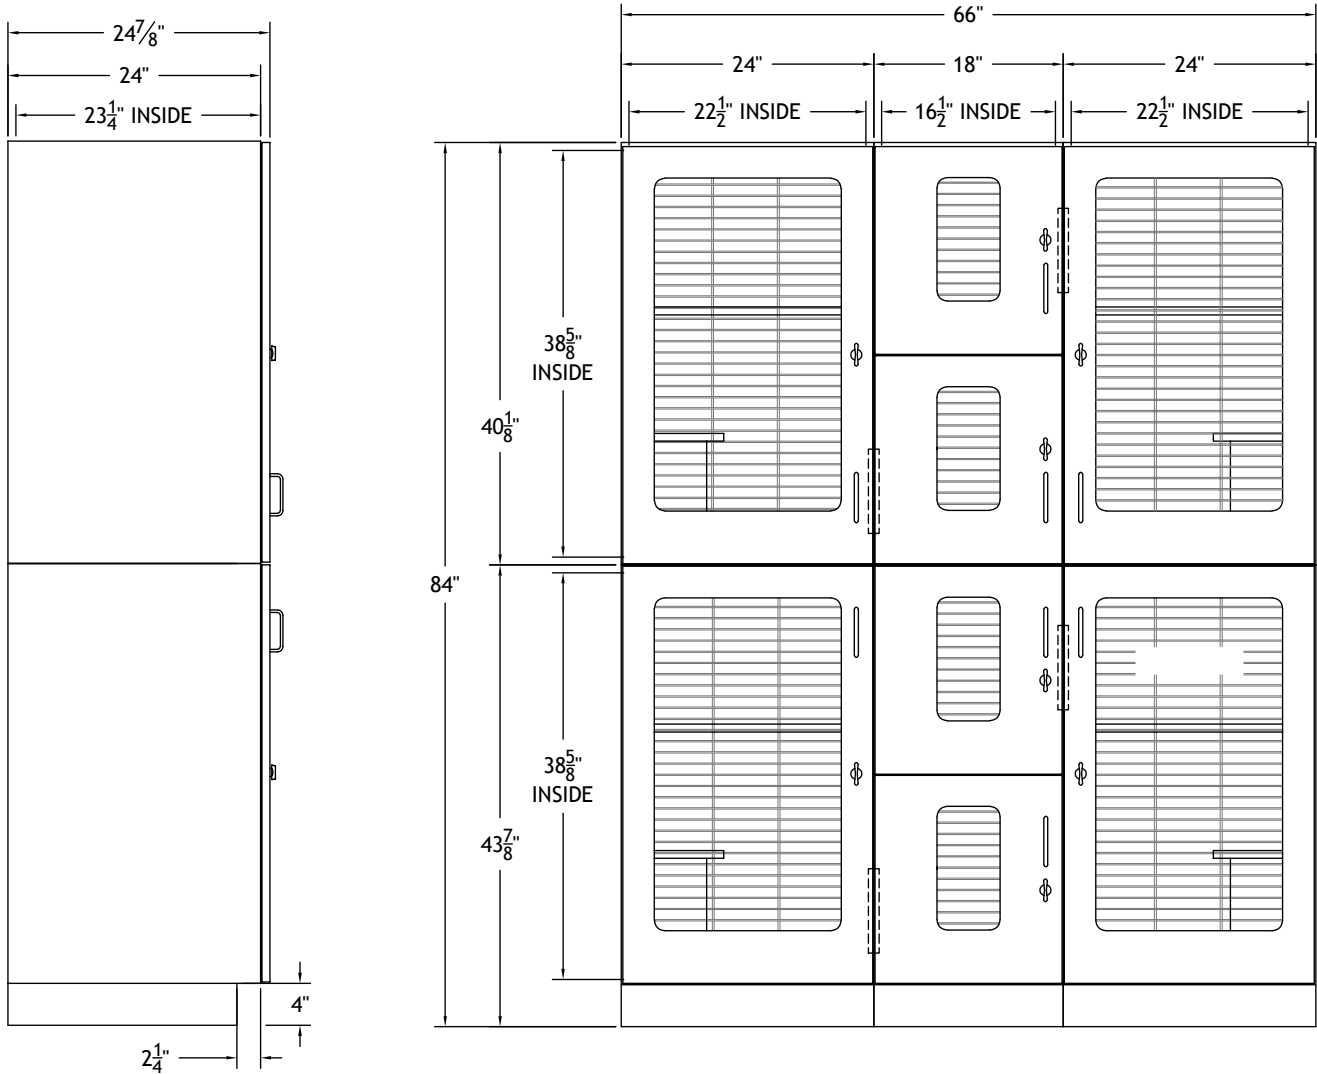

SPECIFICATIONS

RAINTREE CAT CONDOS

WIRE DOOR

Shipping Weight: 1,120 lb

LITTER UNIT INTERIORS ARE 19.25" DEEP

NOTE:
All dimensions
are $\pm 1/8"$