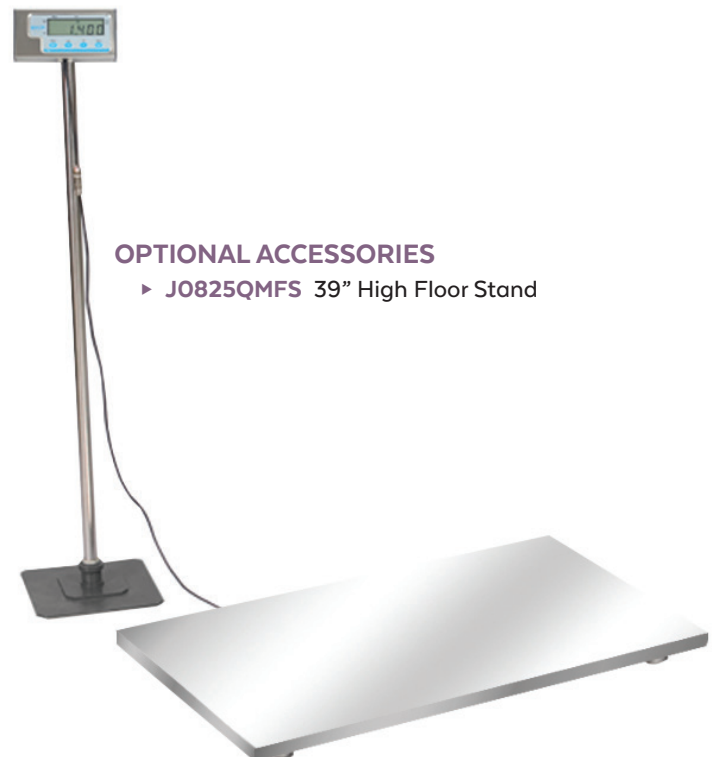

TECHNICAL SPECIFICATIONS

FLOOR SPECS

Platform Dimensions

- 22"W x 36"L x 2"H
  559mm x 906mm x 51mm
- 22"W x 42"L x 2"H
  559mm x 1067mm x 51mm

Packaging Dimensions

- 24"W x 39"L x 4"H
  609mm x 965mm x 101mm
- 24"W x 44"L x 4"H
  609mm x 1117mm x 101mm

LCD INDICATOR SPECS

Units

- kg
- lb
- lb/oz

Functions

- Weight hold
- Stable weight indicators w/auto power off

Overload Capacity

- Capable of withstanding 150% capacity of weight without damaging scale

Power Cord

- Supplied complete w/10' cable (nine pin to nine pin type connector, bi-directional full duplex)

Calibration

- Front panel accessible

Battery Life

- Approximately 20 hours continuous

Product Dimension

- 1.2"W x 6.5"L x 3.2"H
  30mm x 165mm x 81mm

Phone - 800.233.0210

www.pennvet.com

Jorgensen Laboratories, LLC
800.525.5614 | fax 970.663.5042
www.jorvet.com | info@jorvet.com