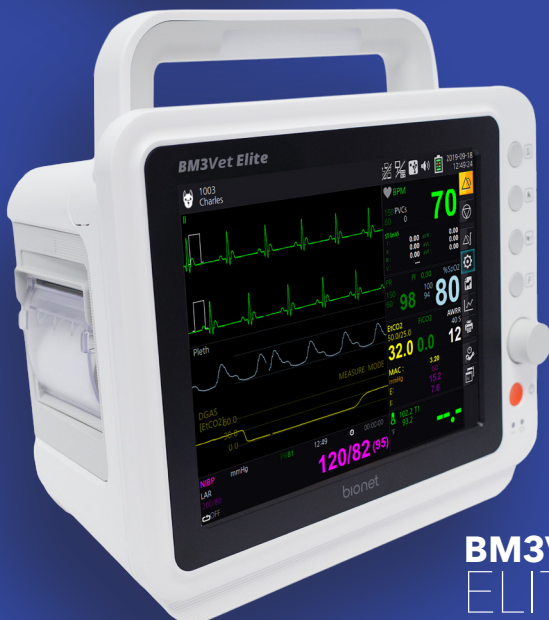

**BM7Vet
ELITE**

**BM5Vet
ELITE**

**BM3Vet
ELITE**

bionet

BMVet ELITE SERIES

MULTI-PARAMETER
TOUCH SCREEN
MONITORS

**UNCOMPROMISING PERFORMANCE.
COMPREHENSIVE CONNECTIVITY.**

The all-new, best-in-class Bionet BMVet Elite Series line of multi-parameter touch screen monitors all feature advanced cardiac analysis – recognizing and alarming for the three most common lethal arrhythmias, and reliable and accurate SunTech non-invasive blood pressure technology. The BMVet Elite models are versatile and lightweight, making them ideal for dental and wet stations. Easily mount to a wall mount or rolling cart to save precious clinic space. All come standard with WiFi, built-in printer, and free BT-Link PRO and BT-Link Mobile telemetry and data management software.