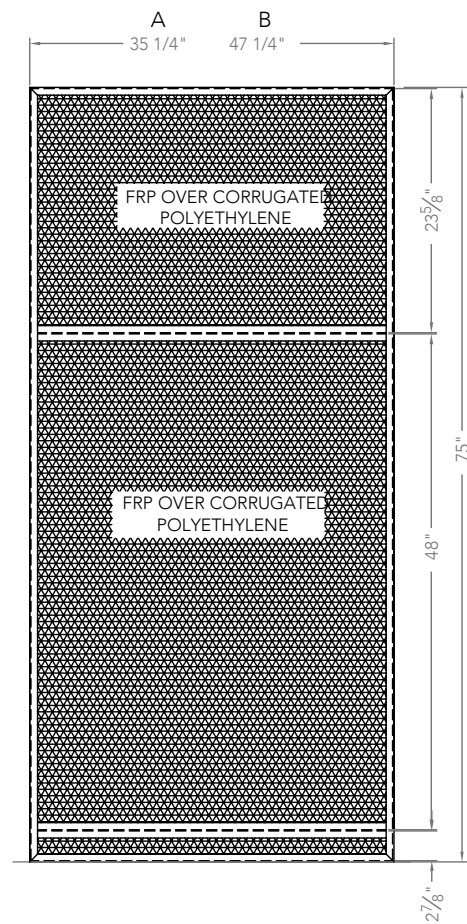

# SPECIFICATIONS SANI-KENNELS

## SANI KENNEL DIVISION PANEL

Shipping Weight:

- A: 45 lb
- B: 55 lb
- C: 61 lb

## SANI KENNEL BACK PANEL

Shipping Weight:

- A: 28 lb
- B: 35 lb

**NOTE:**  
All dimensions  
are  $\pm 1/8"$