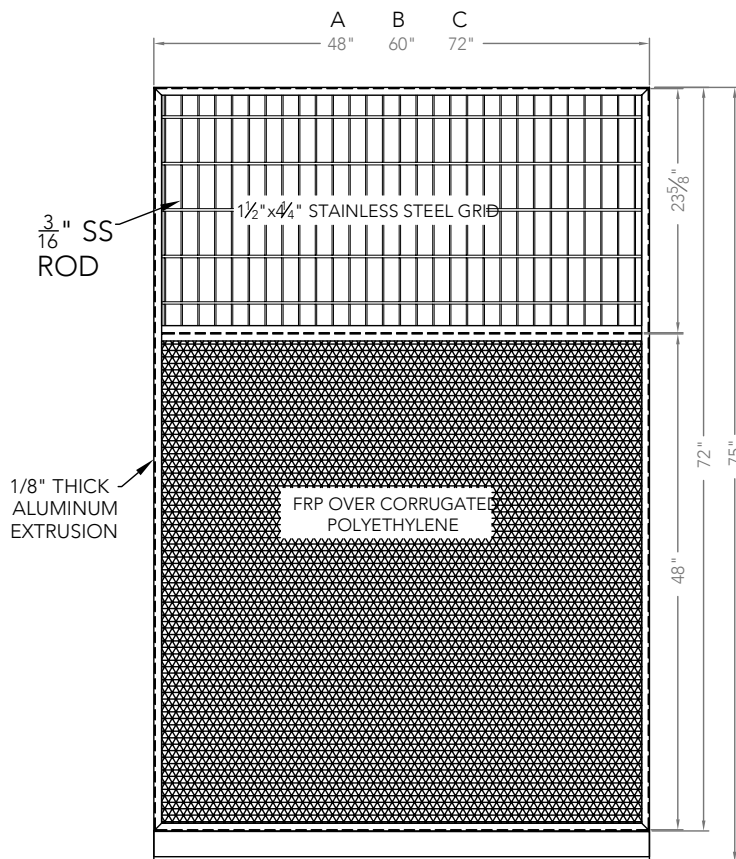

## SANI KENNEL DIVISION PANEL

Shipping Weight:

- A: 45 lb
- B: 55 lb
- C: 61 lb

## SANI KENNEL BACK PANEL

Shipping Weight:

- A: 28 lb
- B: 35 lb

**NOTE:**  
All dimensions  
are  $\pm 1/8"$