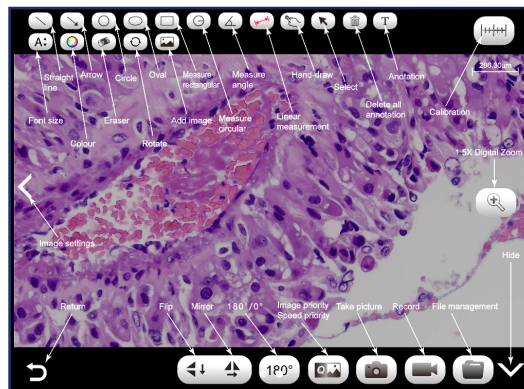

- **Take the microscope image** to the client, not the client to the microscope
- **Best of both:** High resolution *and* fast frame rates
- **Stream live images** to multiple devices at the same time

System Requirements

iOS11 or higher (Mac OS is not supported)
Android 3.0 or higher
Microsoft Windows XP/7/8/10 (32 & 64 bit)

Software

Download the free "LW Scientific" app
Includes CD with software for PC

Mounting Requirements

Standard trinoc c-mount (threaded)
or insert into eyetube with optional adapter

MiniVID WiFi Camera

Model #	Description
J0822QM5WF	5MP MiniVID WiFi camera for all iOS and Android devices; PC with software
J0822QMA	Optional optical eyetube adapter

The LW Scientific custom app provides added, next-generation features

Jorvet

Phone - 800.233.0210

www.pennvet.com

P 800-525-5614
F 970-663-5042

1450 N. Van Buren
Loveland, Colorado 80538

www.jorvet.com