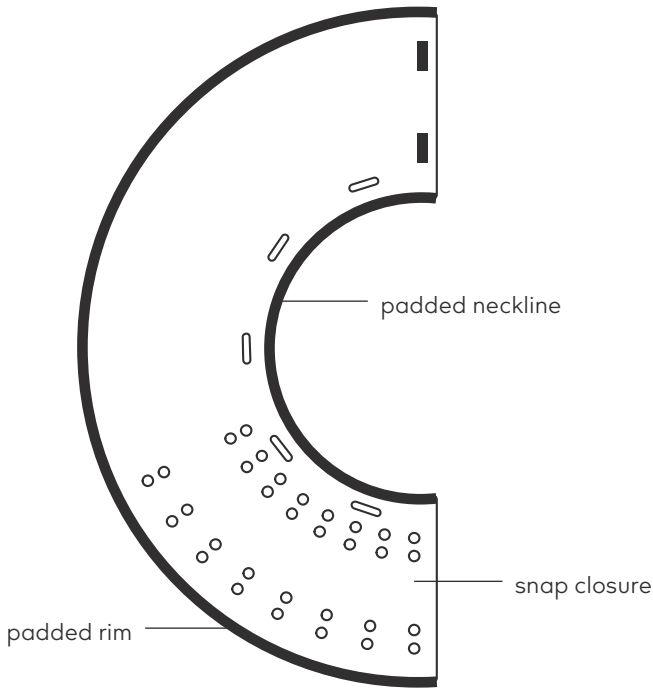

KVP Classic

Saf-T-Clear™

Padding inside and out

Full body coverage. Transparent, strong, lightweight material. Cushioned neckline and rim with durable plastic snaps. Will not crack in cold weather.

ITEM #	CIRC.	DEPTH
SCL175	7" - 8.25"	3.5"
SCL210	6" - 9.5"	4.5"
SCL312	7" - 12"	5"
SCL415	10" - 15"	7"
SCL520	9" - 17"	8"
SCL625	12" - 21"	9.25"
SCL730	15" - 25"	12"
SCL840	12" - 30"	16"
SCL007	two of each, excluding SCL840	
BT099	white rack. holds approximately 21 collars	