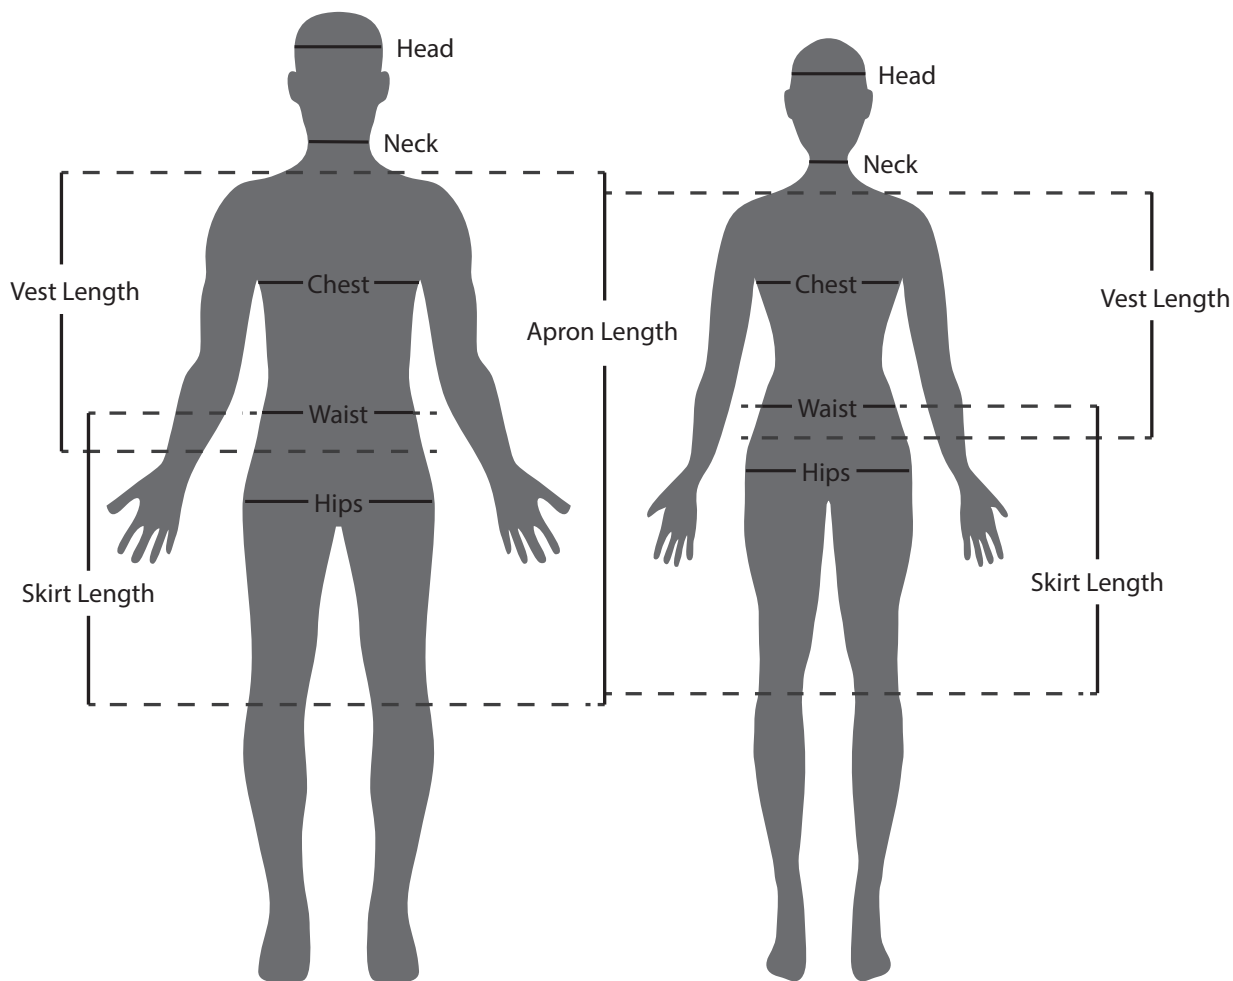

# Measuring Chart for XPF™ Radiation Protection Apparel

BLOXR™ wants to ensure that our products fit like a glove. The diagrams help show the appropriate placement to get the most accurate measurements. With those measurements, the tables below will show what size will fit best.

## Cap

Size	Head
Small	21" to 23"
Medium	22" to 24"
Large	23" to 25"

## Skirt

Size	Waist	Hips	Length
Small	26" to 32"	34"	21"
Medium	30" to 36"	38"	22"
Large	34" to 40"	42"	23"
X-Large	38" to 44"	46"	24"

## Drop Apron

Size	Chest	Length	Height (up to)
Small	34" to 38"	37"	5' 5"
Medium	38" to 42"	42"	5' 10"
Large	42" to 46"	47"	6' 3"