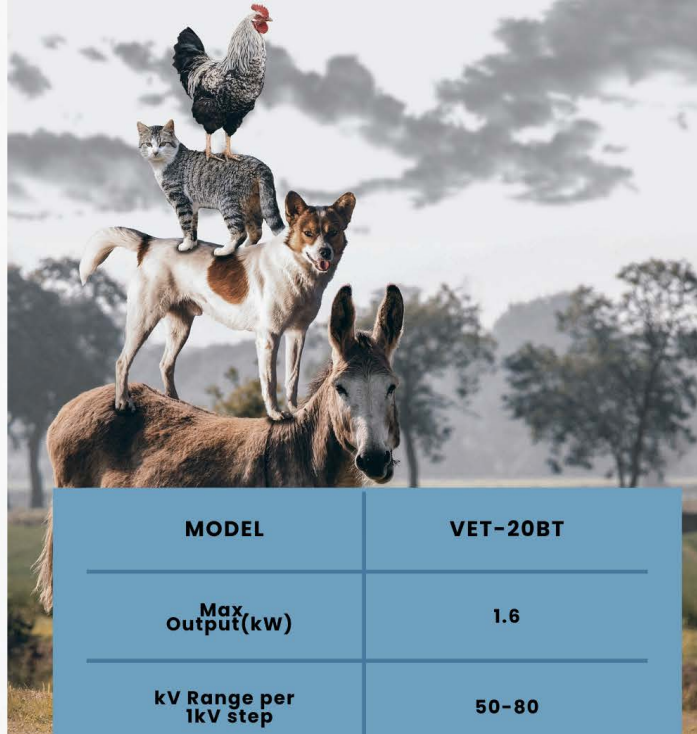

1081 SINCE
PENN
Veterinary Supply, Inc.
 Phone: 800.233.0210
 www.pennvet.com

THE BEST VET-20BT

INTRODUCING THE NEW STANDARD
 IN VETERINARY IMAGING

- 1** 15 LBS WEIGHT
- 2** BATTERY OPERATED
- 3** 80kV, 20mA, 1.6kW OUTPUT

MODEL	VET-20BT
Max Output(kW)	1.6
kV Range per 1kV step	50-80
mA Range/No. of step	8, 10, 15, 20
mAs Range/No. of step	0.4-20/25
Tube Focal Spot(mm)	1.2 x 1.2
Target Angle	19°
Dual Laser Pointer	Standard
Battery Charger	16.8V/1.5A
Charging Time	3.5 hours
No. of APR	15
Weight(lbs)	15
Packing Dimension	51 x 36 x 37 (37lbs)