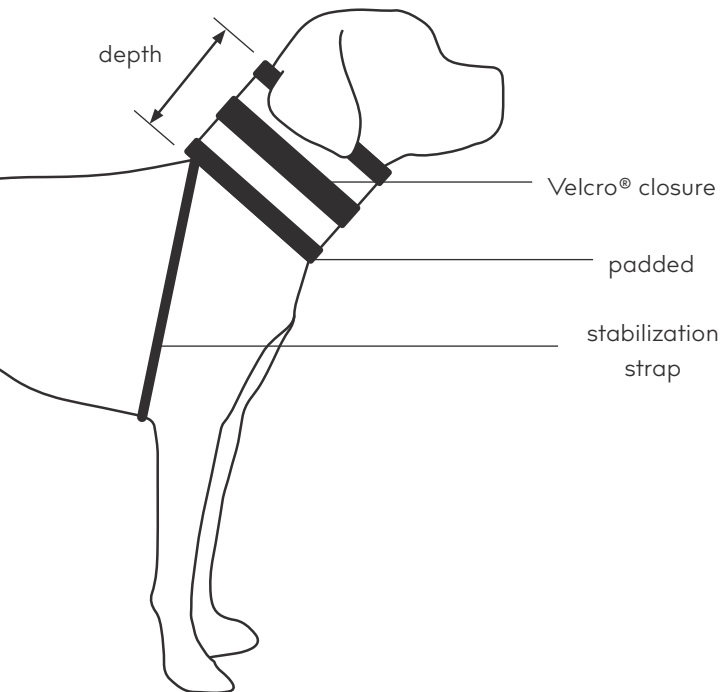

DEPTH MEASUREMENT:

Measure from the base of the animal's ear to the top of its shoulder blade.

DO NOT use cervical collars to protect eyes, ears, feet or lower portion of legs.

Phone - 800.233.0210

www.pennvet.com