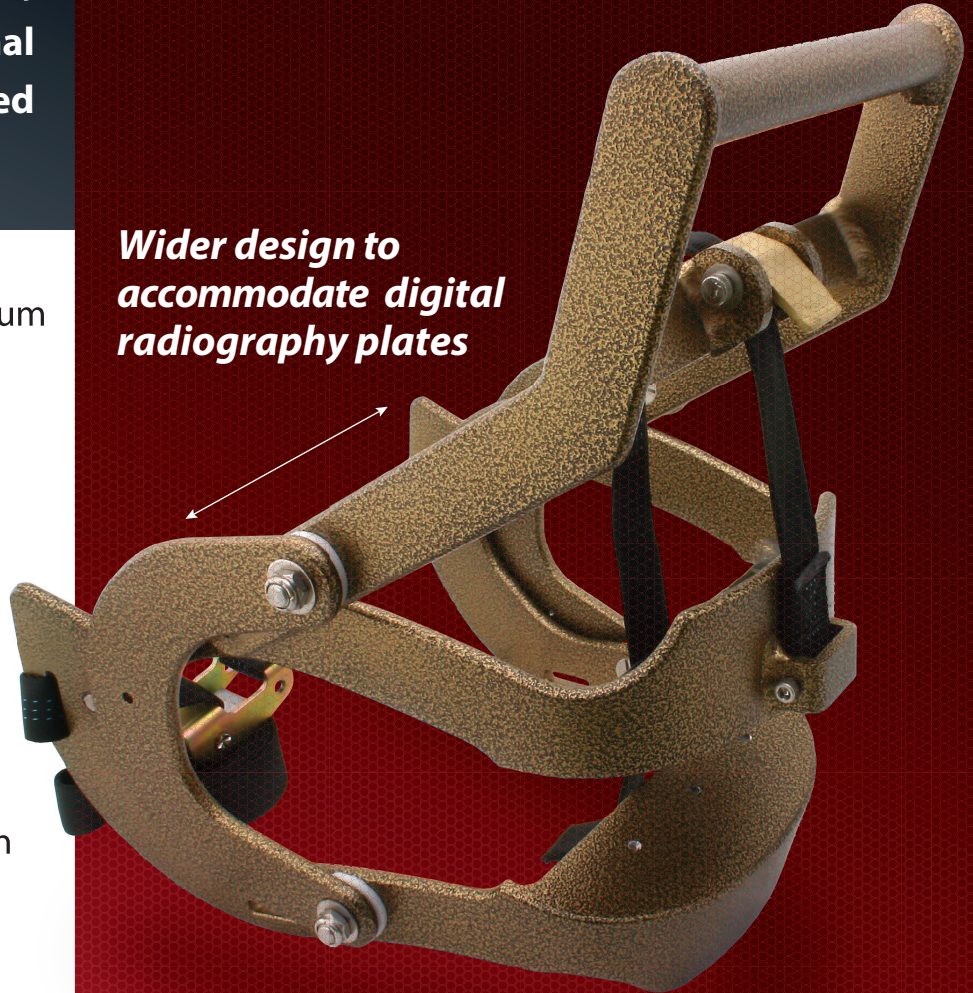

X Spec™ Equine Speculum

Next generation equine speculum, an enhancement of the original AlumiSpec™, known and trusted throughout the industry.

- Constructed of aircraft grade aluminum with a durable powder coat finish
- Replaceable synthetic straps
- Recommended for use with sedated animals
- Tested on hundreds of patients in an equine dental practice
- Net weight of **5.5 pounds**
- Patented design

Wider design to accommodate digital radiography plates

Item # 53605

**MADE IN
USA**

*May be used on
all sizes of horses
from miniature to draft*

Item	Product Description	UOM
53605	X Spec™ Equine Speculum	Each
53602	Replacement Opening Latch Strap for AlumiSpec™ & X Spec™	Each
53603	Cam Buckle for Opening Latch Strap for AlumiSpec™ & X Spec™	Each
53676	Replacement Poll Strap for AlumiSpec™ & X Spec™	Each