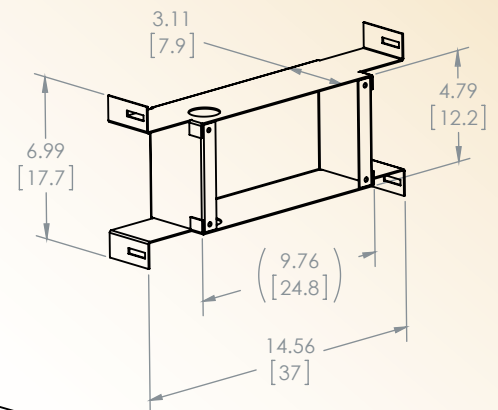

ACCESSORIES AND OPTIONS

DESCRIPTION	PART NUMBER
SRV95X WIRELESS AUX DISPLAY	FR95X-AUX

PACKAGING

DIMENSIONS in [cm]

Note: Professional installation is required. Please consult with an SR team member prior to purchase.