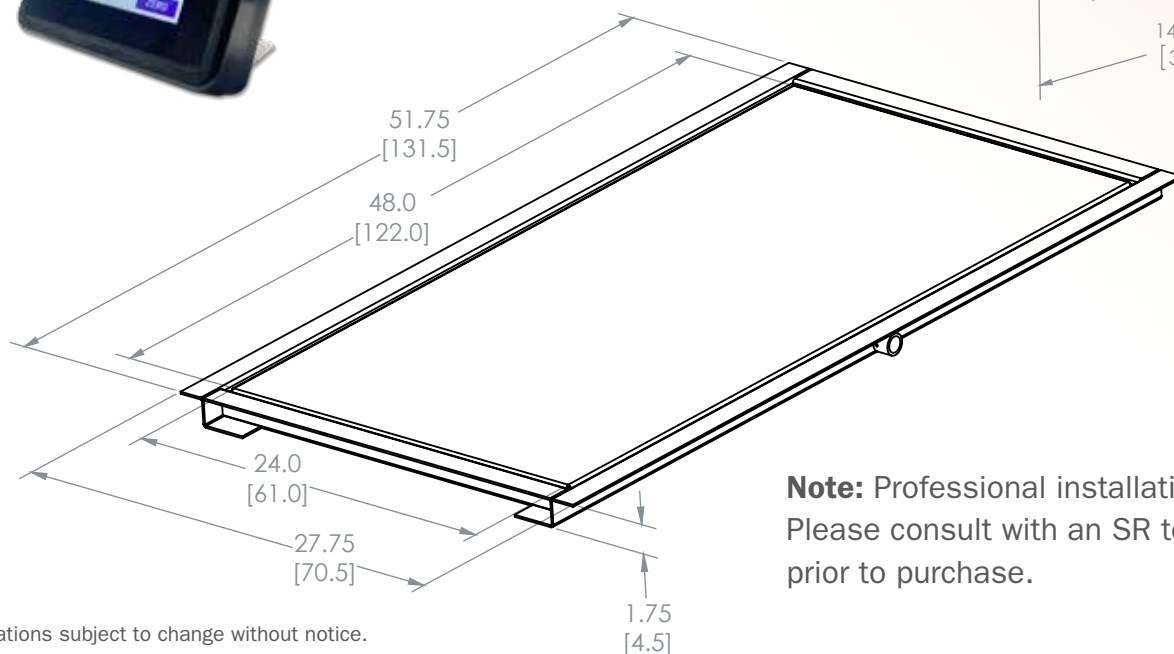

In-Floor Scale

Model SRV957IFS

SR Scales®
by SR Instruments, Inc.

Quality. Reliability. Accuracy.

SYSTEM SPECIFICATIONS

MAX WEIGHT	400 lb / 182 kg
DISPLAY RESOLUTION	0.1 lb / 0.1 kg
BUTTON FUNCTIONS	Zero/Weigh, Hold/Recall
DISPLAY UNITS	Pounds / Kilograms
POWER	120 VAC 50-60 Hz
AUTO HOLD	When enabled scale will automatically lock in a weight when stable, and store it. To recall this weight press the "Recall" button.
ALWAYS ON	Scale is always on in the background and will automatically wake up and lock a stable weight when weight is detected.
WARRANTY	Two (2) Years

ACCESSORIES AND OPTIONS

DESCRIPTION	PART NUMBER
SRV95X WIRELESS AUX DISPLAY	FR95X-AUX