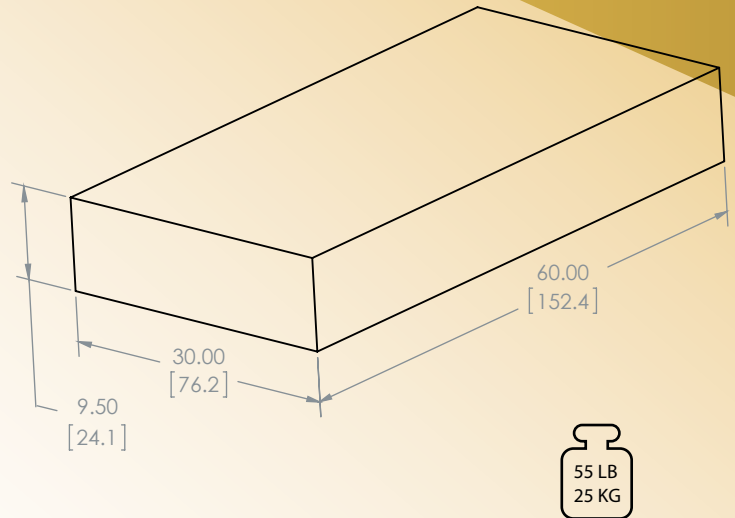

In-Floor Scale

Model SRV957IFS

SR Scales®
by SR Instruments, Inc.

Quality. Reliability. Accuracy.

SYSTEM SPECIFICATIONS

MAX WEIGHT	400 lb / 182 kg
DISPLAY RESOLUTION	0.1 lb / 0.1 kg
BUTTON FUNCTIONS	Zero/Weigh, Hold/Recall
DISPLAY UNITS	Pounds / Kilograms
POWER	120 VAC 50-60 Hz
AUTO HOLD	When enabled scale will automatically lock in a weight when stable, and store it. To recall this weight press the "Recall" button.
ALWAYS ON	Scale is always on in the background and will automatically wake up and lock a stable weight when weight is detected.
WARRANTY	Two (2) Years

ACCESSORIES AND OPTIONS

DESCRIPTION	PART NUMBER
SRV95X WIRELESS AUX DISPLAY	FR95X-AUX

PACKAGING

DIMENSIONS in [cm]

Note: Professional installation is required. Please consult with an SR team member prior to purchase.

Specifications subject to change without notice.

SR Instruments, Inc.

600 Young Street, Tonawanda, New York 14150 USA
T: 716.693.5977 • F: 716.693.5854 • TF: 1.800.654.6360

www.srscales.com

email: info-request@srinstruments.com