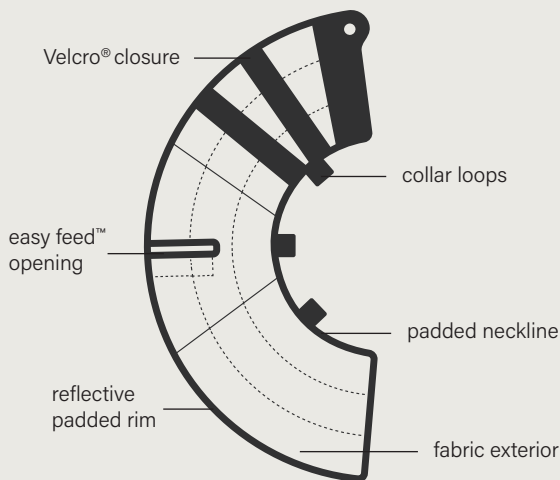

# Calmer™

- Full body coverage
- EasyFeed™ opening allows animals to eat and drink with ease
- Easy-to-clean inner lining
- Multiple Velcro® strips for adjustable sizing
- Machine washable and line dry

Our improved Calmer™ collar is the preferred, extended-use collar and the most popular collar among veterinarians. Incorporates an EasyFeed™ opening to allow animals to eat and drink without removing the collar. Additionally, the inner lining has an easy-to-clean surface; making the Calmer a long-lasting product for pets.

## Sizes

ITEM#	NECK CIRC.		DEPTH	
CM-XS	6" - 9"	15 cm - 23 cm	4.75"	12 cm
CM-S	9" - 11"	23 cm - 28 cm	5.5"	14 cm
CM-M	12" - 16"	30.5 cm - 41 cm	8"	20 cm
CM-L	13" - 17"	33 cm - 43 cm	10"	25.5 cm
CM-XL	16.5" - 20"	42 cm - 51 cm	12"	30.5 cm