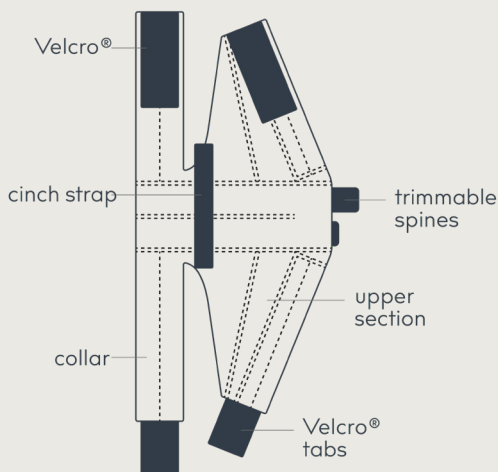

KVP Preferred Collection

No Flap™ Ear Wrap

- Aids in recovery from Aural Hematomas, cuts and tears to ear flaps, chronic itching and scratching
- Helps shield ear canals from cheatgrass
- Provides both post-surgical and general ear protection
- Both machine and hand washable
- Lycra® neckline for additional comfort

Diagram

Sizes

Green PinPoint Mesh

ITEM#	SIZE	A		B	
NFP01XS	X-Small	5" - 7"	13 cm - 18 cm	9" - 13"	23 cm - 33 cm
NFP02S	Small	6" - 8"	15 cm - 20 cm	12" - 17"	30 cm - 43 cm
NFP03SM	Small/Medium	7" - 9"	18 cm - 23 cm	15" - 20"	38 cm - 51 cm
NFP04M	Medium	8" - 10"	20 cm - 25 cm	16" - 22"	41 cm - 56 cm
NFP05L	Large	10" - 12"	25 cm - 30 cm	17" - 23"	43 cm - 58 cm
NFP06XL	X-Large	12" - 14"	30 cm - 36 cm	20" - 26"	51 cm - 66 cm

Denim Mesh

ITEM#	SIZE	A		B	
NFD01XS	X-Small	5" - 7"	13 cm - 18 cm	9" - 13"	23 cm - 33 cm
NFD02S	Small	6" - 8"	15 cm - 20 cm	12" - 17"	30 cm - 43 cm
NFD03SM	Small/Medium	7" - 9"	18 cm - 23 cm	15" - 20"	38 cm - 51 cm
NFD04M	Medium	8" - 10"	20 cm - 25 cm	16" - 22"	41 cm - 56 cm
NFD05L	Large	10" - 12"	25 cm - 30 cm	17" - 23"	43 cm - 58 cm
NFD06XL	X-Large	12" - 14"	30 cm - 36 cm	20" - 26"	51 cm - 66 cm

Measurement A: Measure from the middle of the forehead above the eyes to where a collar would naturally sit on the neck

Measurement B: Measure around the neck