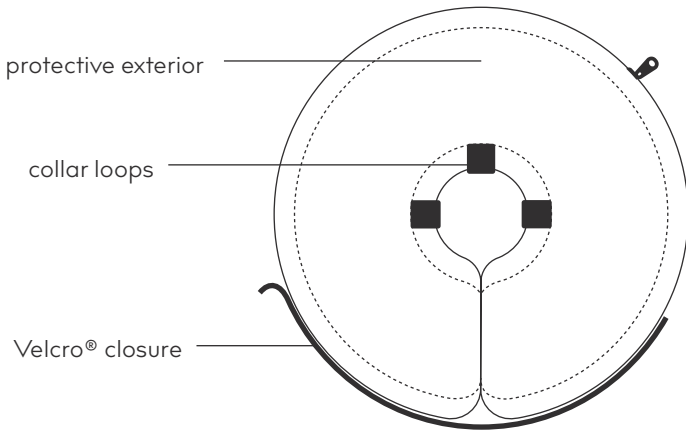

# KONG® Cloud™

*The Ultra Soft Inflatable*

Body-only coverage. Unique cushioning for added comfort. Allows animals to maintain full visibility. Improved plush material is tough and washable. Scratch and bite resistant

ITEM #	CIRC.	SIZE
FEL5	6" - 8"	XS
FEL3	7" - 12"	S
FEL2	10" - 14"	M
FEL1	15" - 20"	L
FELX	20" - 25"	XL
FELCOMBO	one of each	

Phone - 800.233.0210

[www.pennvet.com](http://www.pennvet.com)