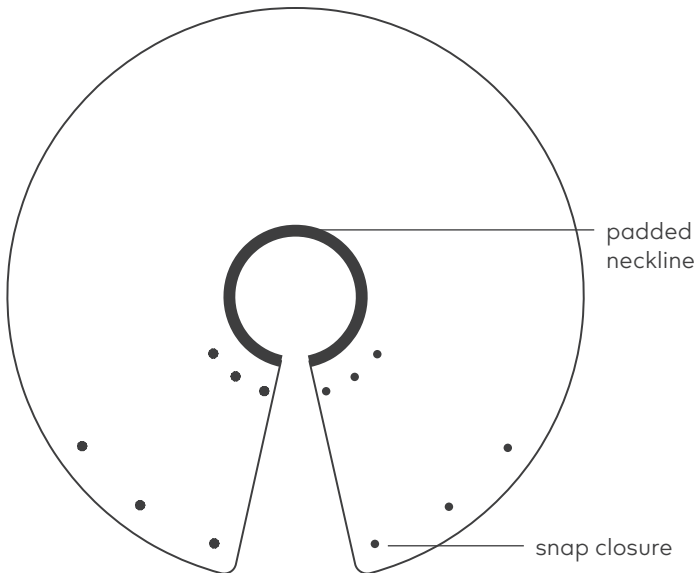

KVP Classic

Saf-T-Shield™

The Industry Standard for Over 50 Years

Full body coverage. Tough yet pliable polyethylene material. Two layers of neck padding. Rustproof snaps for quick application.

ITEM #	CIRCUMFERENCE	DIAMETER
SS412	6" - 8.25"	12"
SS415	6.25" - 8.5"	15"
SS418	10" - 13.5"	18"
SS424	10.75" - 14.5"	24"
SS430	13.75" - 18"	30"
SS436	21" - 27"	36"