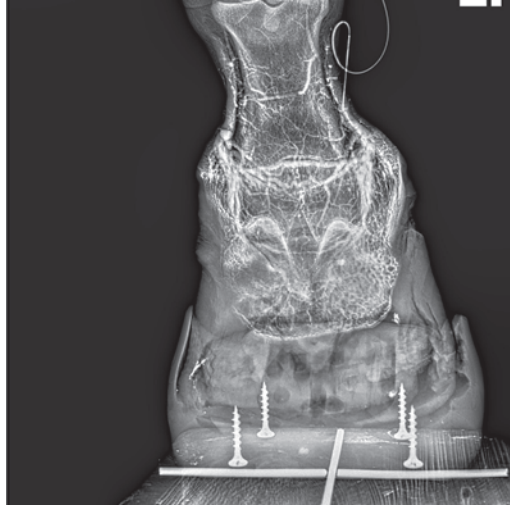

It's all about image quality

vetray.com

800.920.9525

info@vetray.com

SIMPLE
DEPENDABLE
SMART