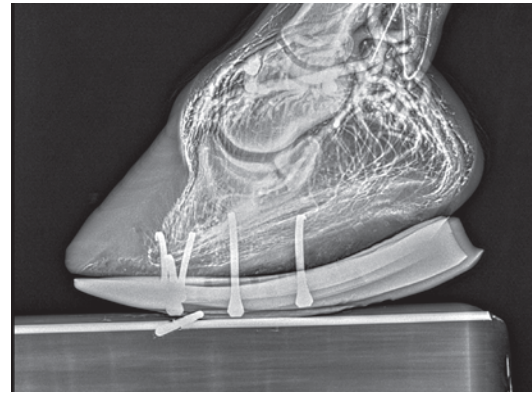

It's all about image quality

vetray.com

800.920.9525

info@vetray.com

SIMPLE
DEPENDABLE
SMART