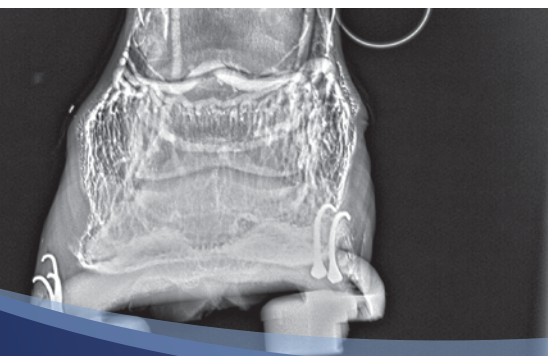

It's all about image quality

vetray.com

800.920.9525

info@vetray.com

SIMPLE
DEPENDABLE
SMART