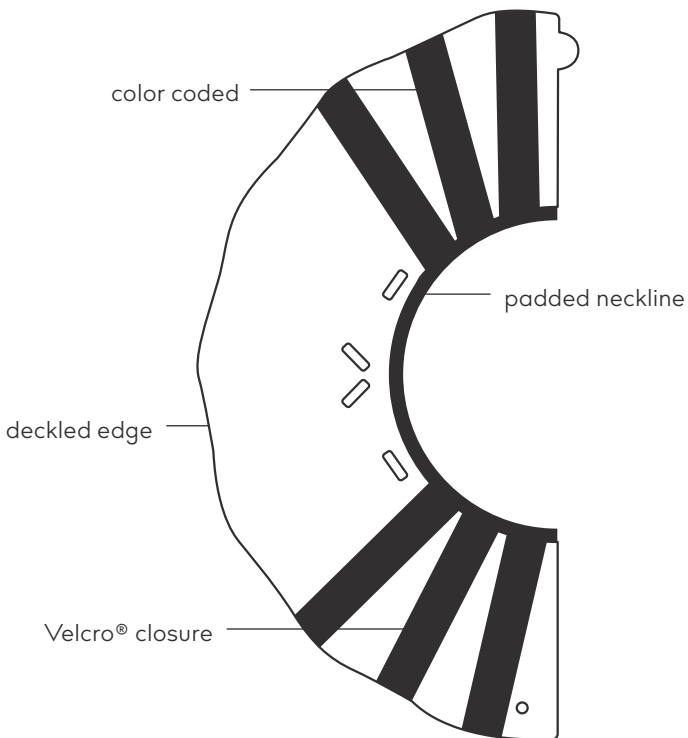

KVP Classic

EZ Clear™

Velcro® Strips for Easy On, Easy Off

Full body coverage. Multi-color Velcro® strips for easy application (colors may vary). Deckled edge reduces impact force. Easy application and secure fit. Will not crack in cold weather.

ITEM #	CIRC.	DEPTH
EZC08	6.5" - 7.75"	3.5"
EZC12	7.5" - 10"	5"
EZC17	10" - 13"	7.5"
EZC23	13" - 16"	9.25"
EZC30	16" - 21"	12"
EZCLRCMBO	one of each	

Phone - 800.233.0210

www.pennvet.com