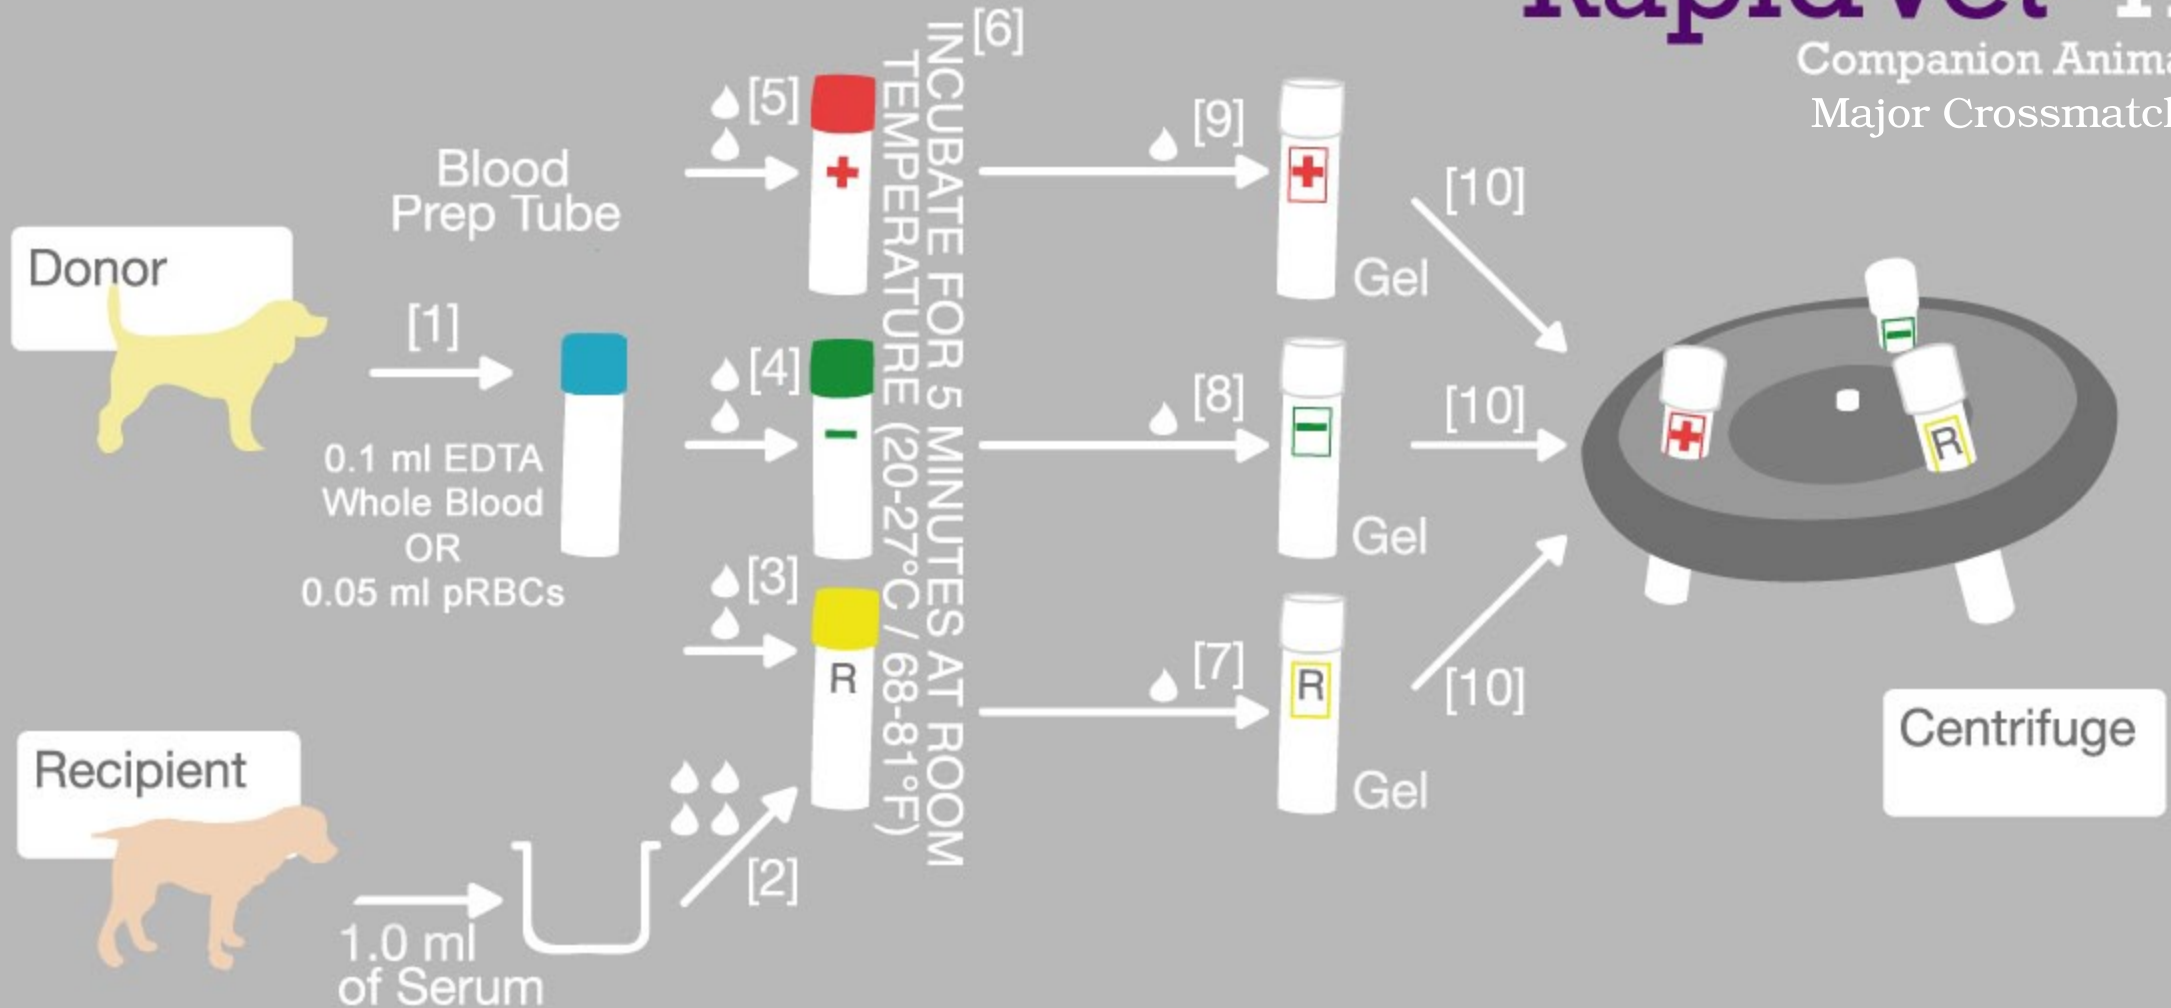

# RapidVet<sup>®</sup>-H

Companion Animal  
Major Crossmatch

- △ = 50µl
- +
- 
- R = reaction

dmslaboratories, inc.

2 Darts Mill Road, Flemington, NJ 08822  
Tel.: (908) 782-3353 or (800) 567-4367 in U.S. and Canada. [www.rapidvet.com](http://www.rapidvet.com)  
RapidVet is a registered trademark of dmslaboratories, inc.