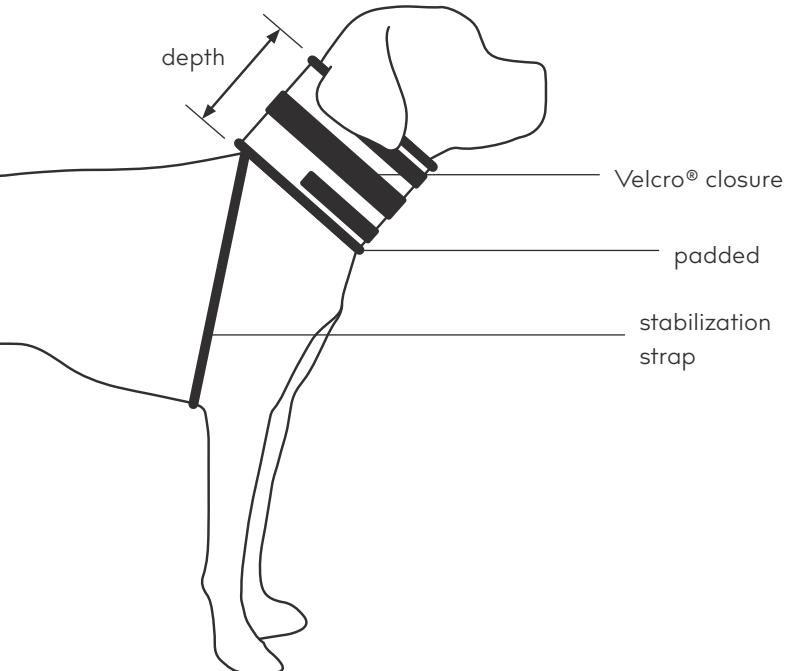

KVP Classic

Bite Free™

The Maximum Comfort, Minimal Stress Cervical Collar

Body-only coverage. Allows for full peripheral vision. Adjustable and comfortable fit for extended use. Optional stabilization strap for more active animals. Will not crack in cold weather.

| ITEM # | CIRCUMFERENCE | DEPTH |
|--------|---------------|-------|
| BF1 | 11" - 15" | 2.5" |
| BF2 | 14" - 17" | 3.5" |
| BF2a | 16" - 20" | 4" |
| BF3 | 19" - 23" | 5" |
| BF4 | 21" - 25" | 6" |
| BF5 | 21" - 26" | 7" |
| BF6 | 25" - 30" | 8" |

DEPTH MEASUREMENT:

Measure from the base of the animal's ear to the top of its shoulder blade.

DO NOT use cervical collars to protect eyes, ears, feet, or lower portion of legs.

Phone - 800.233.0210

www.pennvet.com