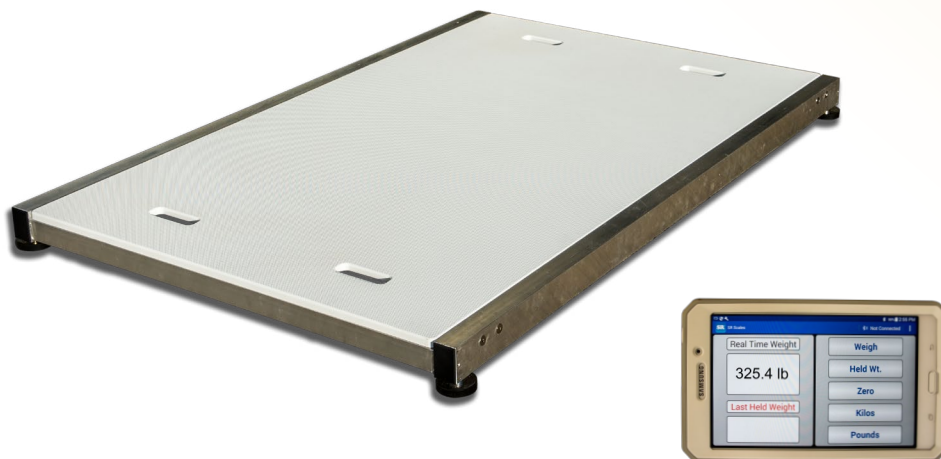

Mobile Platform Scale

Model SRV715

This app-enabled mobile platform scale makes gathering weight for large hoofstock both easy and safe for both animals and keepers.

The SRV715 is constructed from light-weight yet durable aluminum with a high density anti-slip plastic surface. The extra large weighing platform consist of a transducer frame and a separate surface plate which can be assembled in less than one minute without tools.

The SRV715 is constructed using hermetically sealed load cells allowing for complete wash down of the scale for cleaning.

WIRELESS

The scale electronics are equipped with bluetooth wireless communication enabling the animal keeper to operate the scale at a safe distance using an android tablet or phone.

EXTRA LARGE WEIGHING SURFACE

The scale's large 48" x 72" anti-skid surface makes it ideal for gathering weight on large animals.

CAPACITY

4,000 Lbs. or 1,820 Kgs.

PORTABLE

The unique 2 piece design makes the scale lightweight allowing for portability between exhibits as well as being keeper friendly.

POWER

Six "AA" batteries.