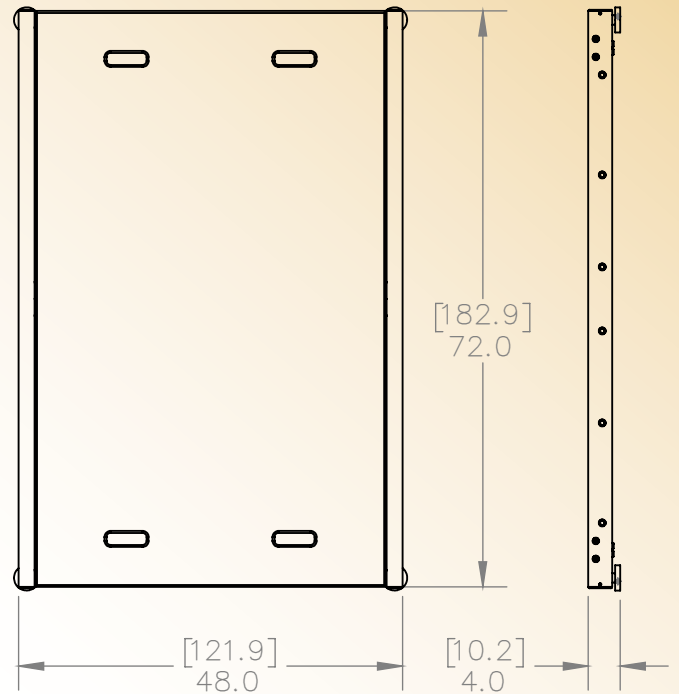

### SYSTEM SPECIFICATIONS

<b>MAX WEIGHT</b>	4,000 Lb / 1,820 Kg
<b>DISPLAY RESOLUTION</b>	1 Lb / .5 kg
<b>BUTTON FUNCTIONS</b>	Zero/Weigh, lb/kg, Hold/Recall
<b>DISPLAY UNITS</b>	Pounds / Kilograms
<b>PORTABILITY</b>	Scale disassembles for easy transport.
<b>POWER</b>	Six (6) "AA" Batteries
<b>HELD WEIGHT</b>	Highest stable weight is automatically stored in memory. Press HELD Wt to recall last stored weight.
<b>AUTO POWER DOWN</b>	Approximately five (5) minutes from last button press.
<b>SCALE WEIGHT</b>	Top Panel 84 Lbs. Transducer 115 Lbs.
<b>WARRANTY</b>	Two (2) Years

### DIMENSIONS in [cm]