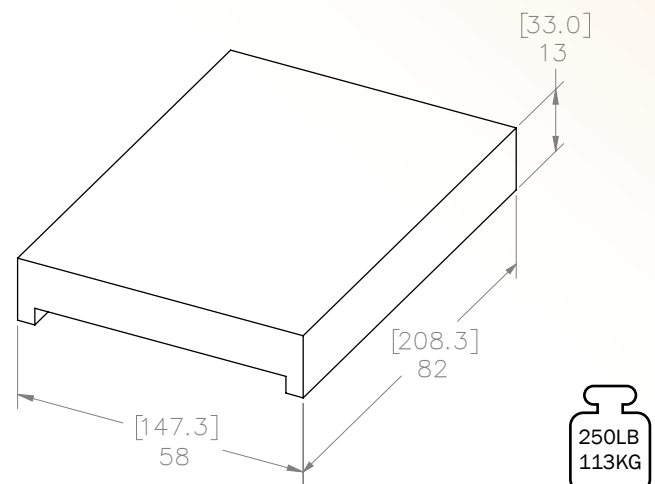

PACKAGING

Specifications subject to change without notice.

SR Instruments, Inc.

600 Young Street, Tonawanda, New York 14150 USA
T: 716.693.5977 • F: 716.693.5854 • TF: 1.800.654.6360

www.srscales.com
email: info-request@srinstruments.com