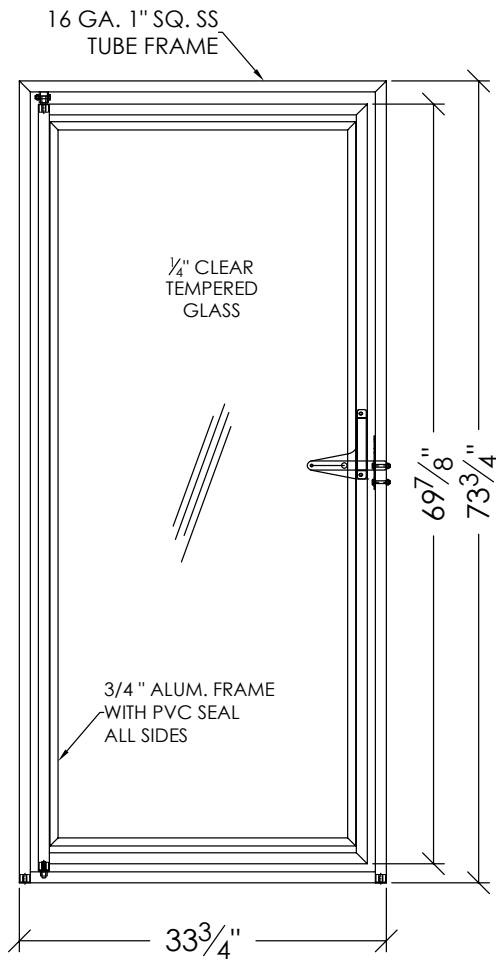

SPECIFICATIONS SANI-KENNELS

Shipping Weight: 76 lb

Shipping Weight: 97 lb

NOTE:
All dimensions
are $\pm 1/8$ "