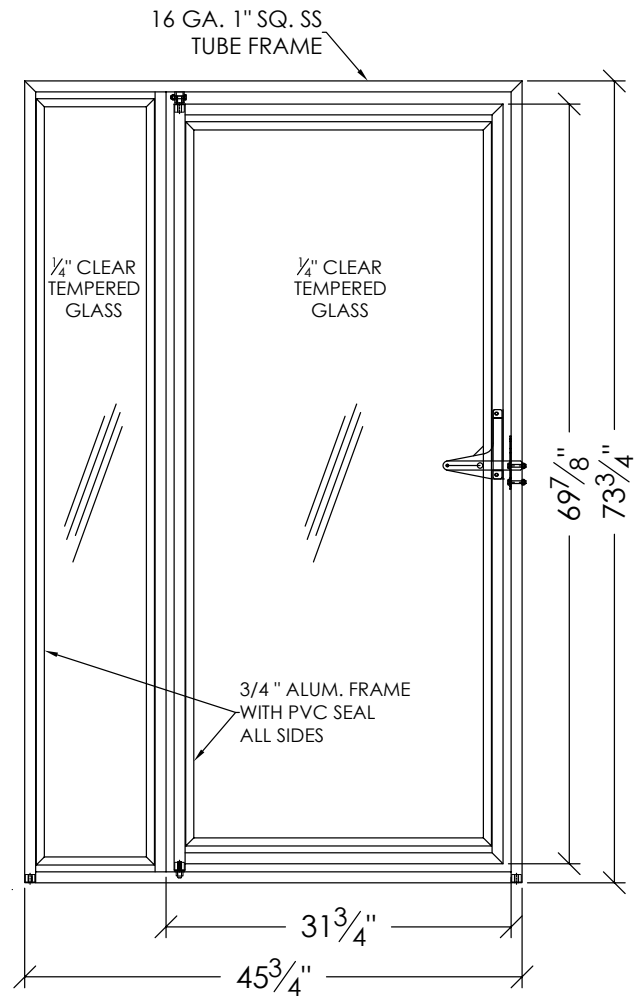

SPECIFICATIONS SANI-KENNELS

Shipping Weight: 76 lb

Shipping Weight: 97 lb

NOTE:
All dimensions
are $\pm 1/8$ "